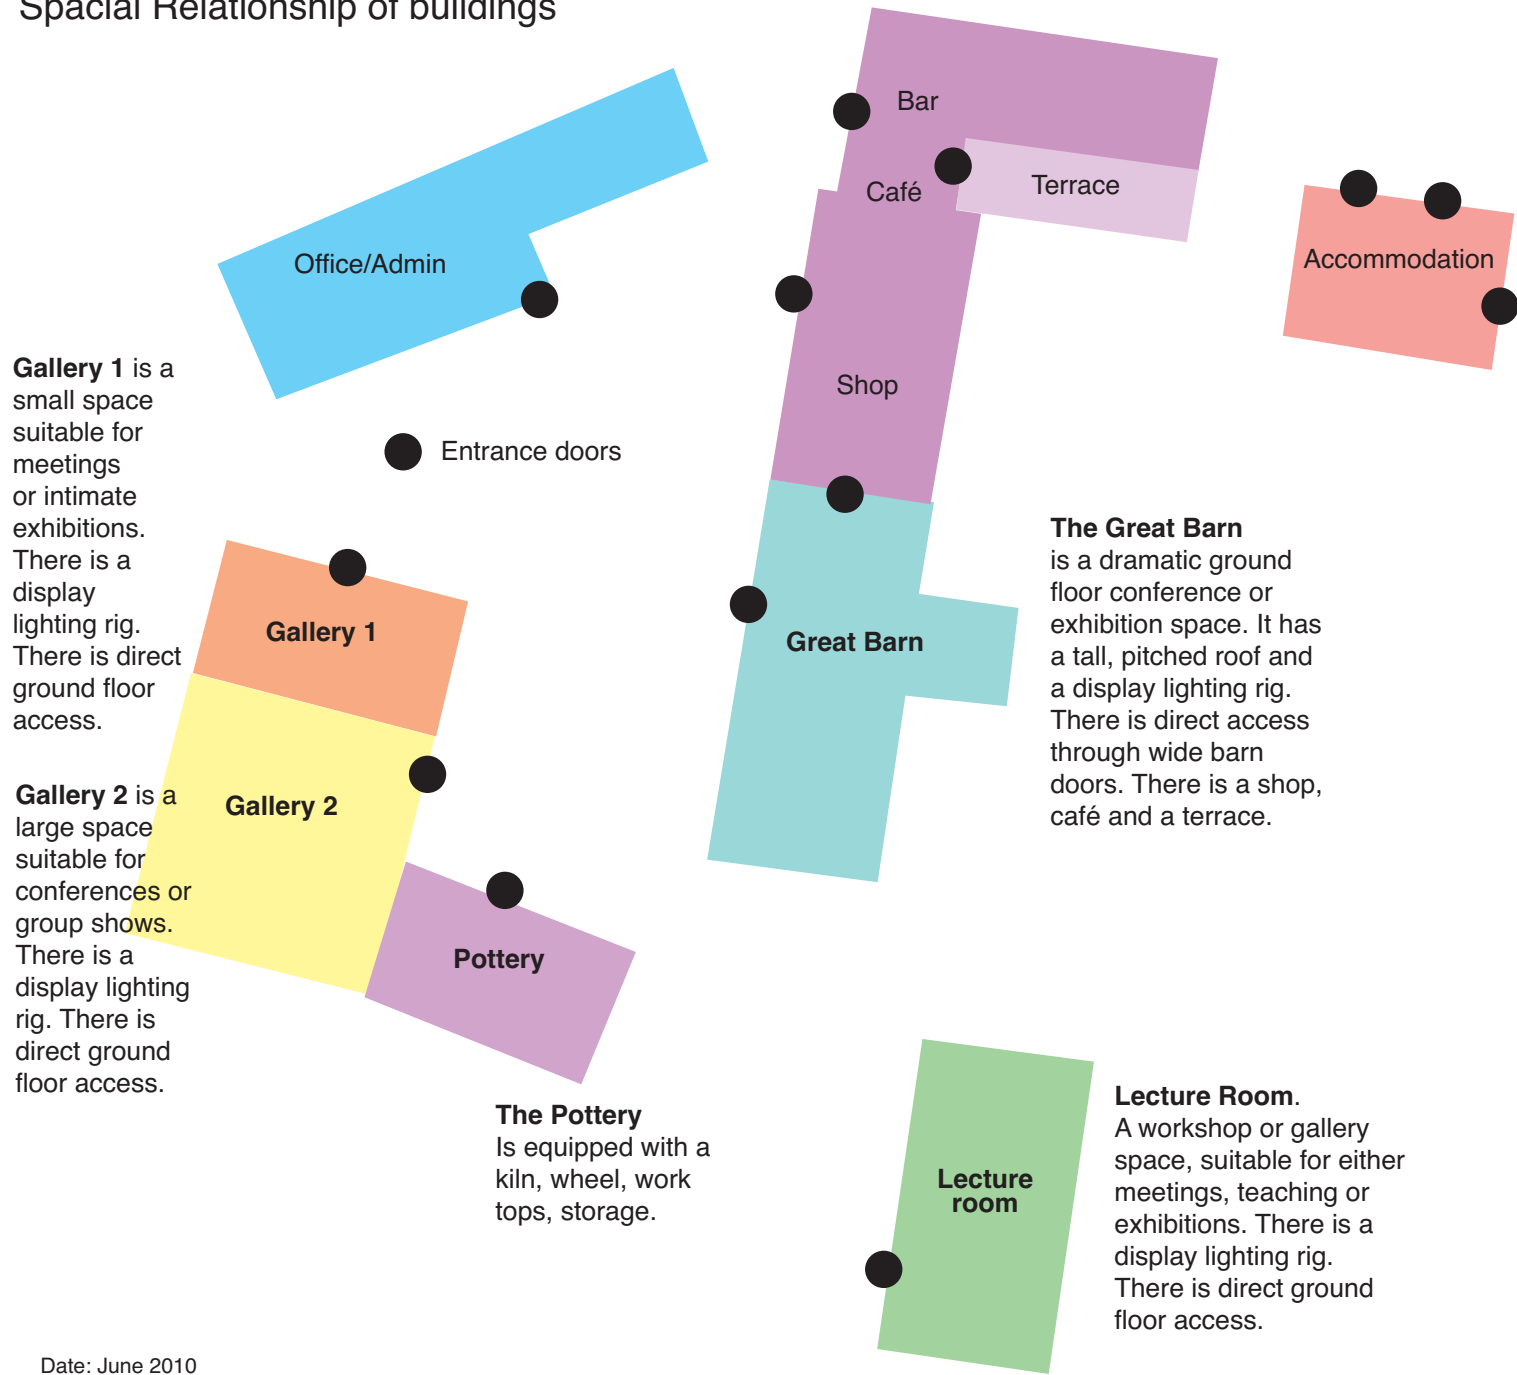

Wingfield Barns Site: Spatial Relationship of buildings

Gallery 1 is a small space suitable for meetings or intimate exhibitions. There is a display lighting rig. There is direct ground floor access.

Gallery 2 is a large space suitable for conferences or group shows. There is a display lighting rig. There is direct ground floor access.

The Pottery Is equipped with a kiln, wheel, work tops, storage.

The Great Barn is a dramatic ground floor conference or exhibition space. It has a tall, pitched roof and a display lighting rig. There is direct access through wide barn doors. There is a shop, café and a terrace.

We have five exhibition and conference spaces:

- The Great Barn.** Can accommodate up to 120 people.
- Gallery 1.** Suitable for up to 25 people.
- Gallery 2.** Suitable for up to 60 people.
- Lecture Room.** Suitable for up to 30 people.
- Pottery.** Can accommodate up to ten people.